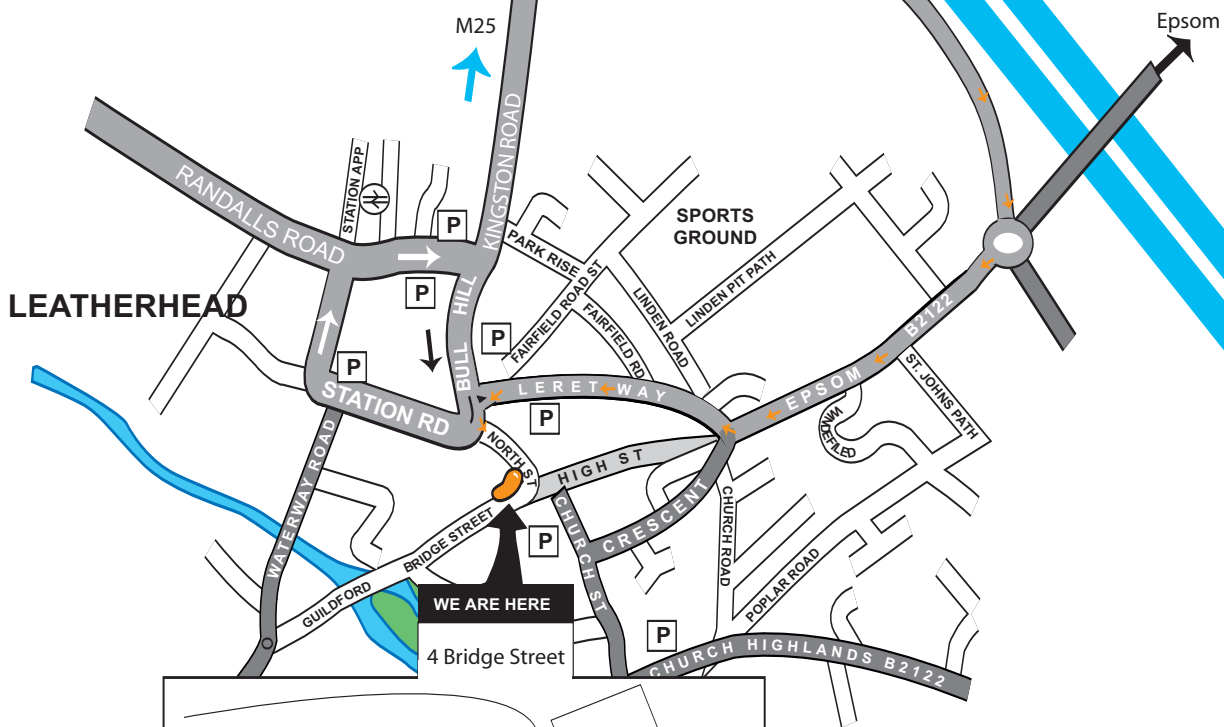

J9 NORTHBOUND

**Beware! Tight turning
into car park under arch**

jellybean
creative solutions ltd

4 Bridge Street,
Leatherhead,
Surrey KT228DO
t 01372 227 950
fx 01372 383 392
isdn 01372 383 359